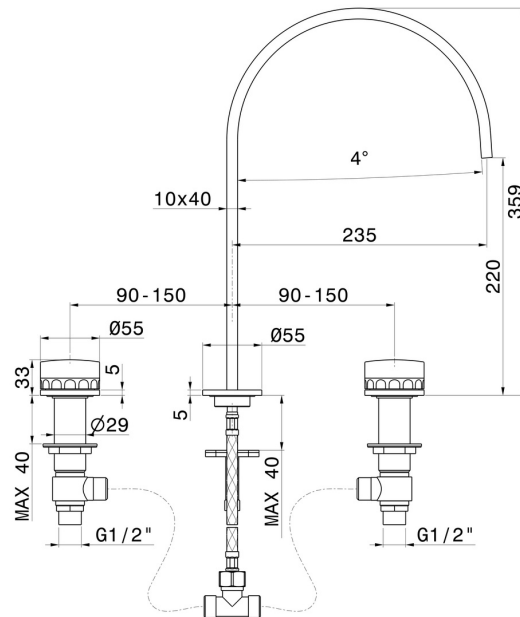

IONIKA ALLURE

73000.21.018

3-hole basin group. 1/2" T piece - finish Chrome

Without pop-up waste set.

Chrome

FEATURES

Material	Brass/Marble
Technology	Save Water
Installation	Freestanding
Hole type	3 holes
Waste / Drain set	Without waste set
Water mixing	Mechanical

TECHNICAL DRAWING

IONIKA ALLURE

73000.21.018

3-hole basin group. 1/2" T piece - finish Chrome

AVAILABLE FINISHES

21.018

Chrome

01.014