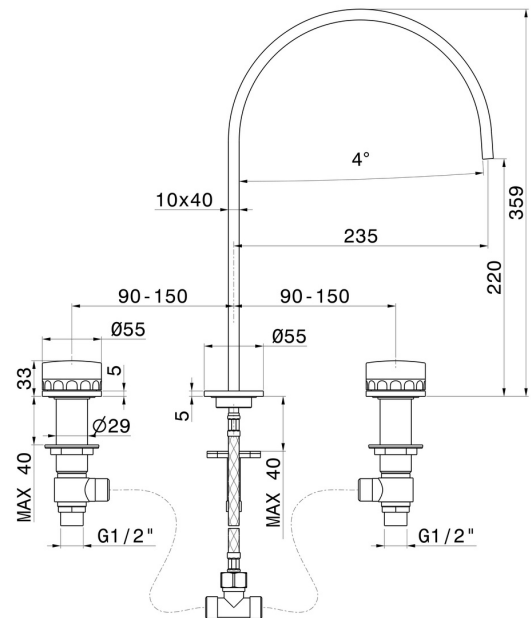

# IONIKA ALLURE

**73000.59.064**

3-hole basin group. 1/2" T piece - finish PVD Brushed Gun Metal

Without pop-up waste set.

## TECHNICAL DRAWING

**IONIKA ALLURE**

**73000.59.064**

3-hole basin group. 1/2" T piece - finish PVD Brushed Gun Metal

**AVAILABLE FINISHES**

---

**59.064**

PVD Brushed Gun Metal