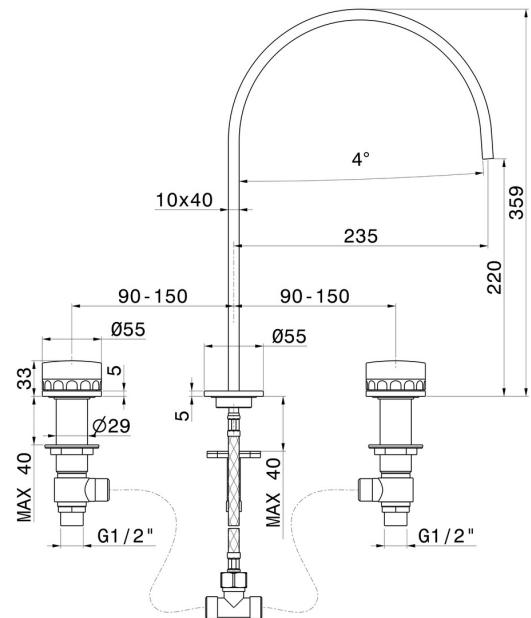

IONIKA ALLURE

73000.59.098

3-hole basin group. 1/2" T piece - finish PVD Brushed Pale Gold

Without pop-up waste set.

PVD Brushed Pale Gold

FEATURES

Material	Brass/Marble
Technology	Save Water
Installation	Freestanding
Hole type	3 holes
Waste / Drain set	Without waste set
Water mixing	Mechanical

TECHNICAL DRAWING

IONIKA ALLURE

73000.59.098

3-hole basin group. 1/2" T piece - finish PVD Brushed Pale Gold

AVAILABLE FINISHES

59.098

PVD Brushed Pale Gold

01.014