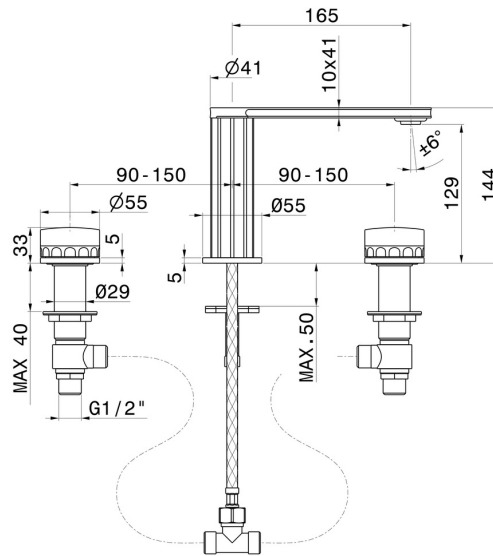

IONIKA ALLURE

73001.21.018

3-hole basin group. 1/2" T piece - finish Chrome

Without pop-up waste set.

Chrome

FEATURES

Material	Brass/Marble
Technology	Save Water
Installation	Freestanding
Hole type	3 holes
Waste / Drain set	Without waste set
Water mixing	Mechanical

TECHNICAL DRAWING

IONIKA ALLURE

73001.21.018

3-hole basin group. 1/2" T piece - finish Chrome

AVAILABLE FINISHES

21.018

Chrome

01.014