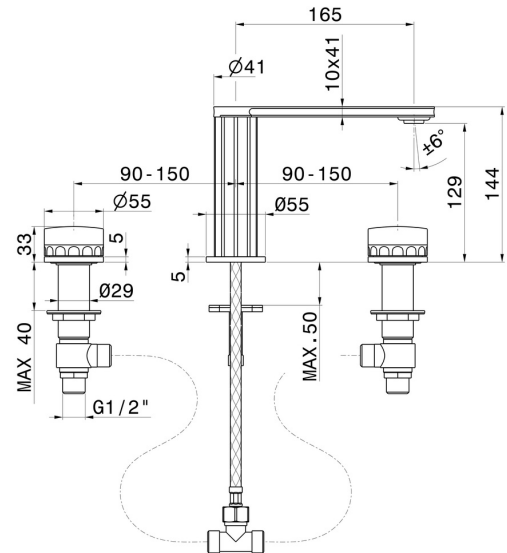

# IONIKA ALLURE

**73001.59.067**

3-hole basin group. 1/2" T piece - finish PVD Brushed Copper Bronze

Without pop-up waste set.

PVD Brushed Copper Bronze

## FEATURES

Material	<b>Brass/Marble</b>
Technology	<b>Save Water</b>
Installation	<b>Freestanding</b>
Hole type	<b>3 holes</b>
Waste / Drain set	<b>Without waste set</b>
Water mixing	<b>Mechanical</b>

## TECHNICAL DRAWING

**IONIKA ALLURE**

**73001.59.067**

3-hole basin group. 1/2" T piece - finish PVD Brushed Copper Bronze

**AVAILABLE FINISHES**

---

**59.067**

PVD Brushed Copper Bronze