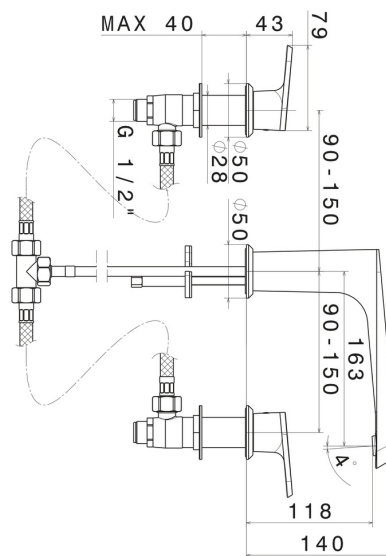

TECHNICAL DRAWING