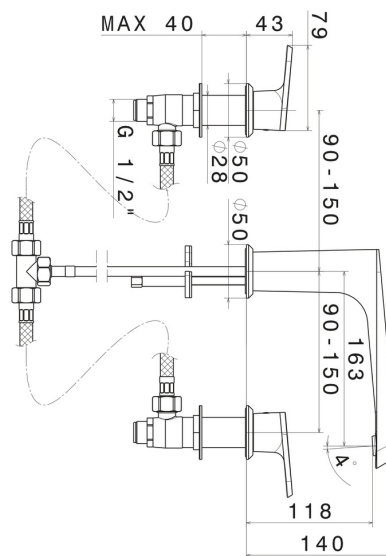

TECHNICAL DRAWING

AR Preview
try it in your home

More Details
on our [website](#)