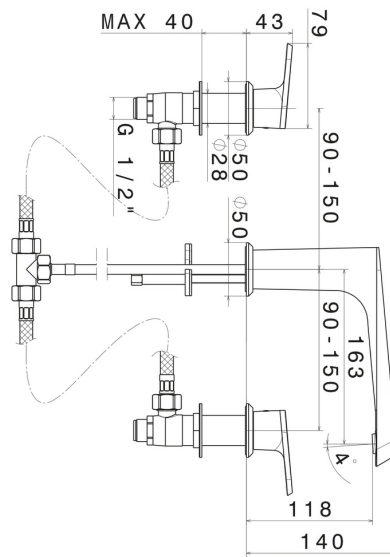

# NIO

**68900.59.066**

3-hole basin group - finish PVD Brushed steel

Without pop-up waste set

PVD Brushed steel

## FEATURES

- |                   |                          |
|-------------------|--------------------------|
| Material          | <b>Brass</b>             |
| Technology        | <b>Save Water</b>        |
| Installation      | <b>Freestanding</b>      |
| Hole type         | <b>3 holes</b>           |
| Waste / Drain set | <b>Without waste set</b> |
| Water mixing      | <b>Mechanical</b>        |

## TECHNICAL DRAWING

 **AR Preview**  
try it in your home

**More Details**  
on our [website](#)

**NIO**

**68900.59.066**

3-hole basin group - finish PVD Brushed steel

**AVAILABLE FINISHES**

---