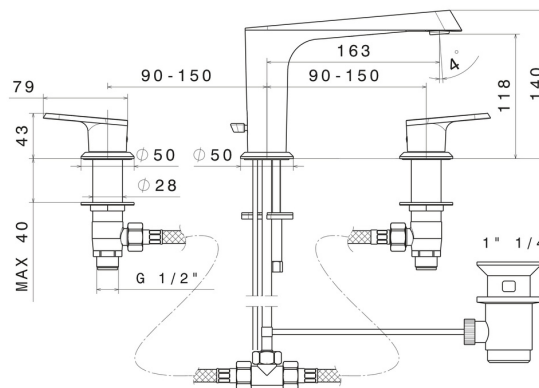

NIO

68901.21.018

3-hole basin group - finish Chrome

Chrome

FEATURES

- | | |
|-------------------|-----------------------|
| Material | Brass |
| Technology | Save Water |
| Installation | Freestanding |
| Hole type | 3 holes |
| Waste / Drain set | With waste set |
| Water mixing | Mechanical |

TECHNICAL DRAWING

NIO

68901.21.018

3-hole basin group - finish Chrome

AVAILABLE FINISHES

21.018

Chrome

01.093