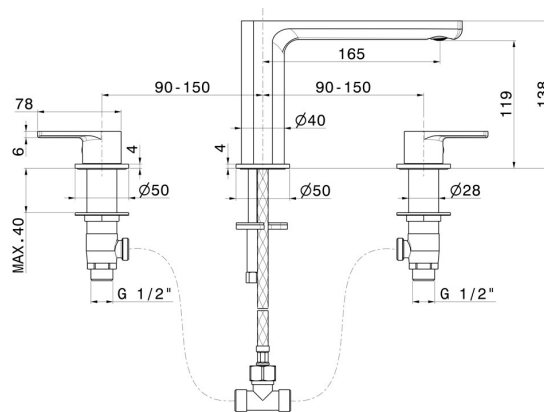

TECHNICAL DRAWING

AR Preview
try it in your home

More Details
on our [website](#)