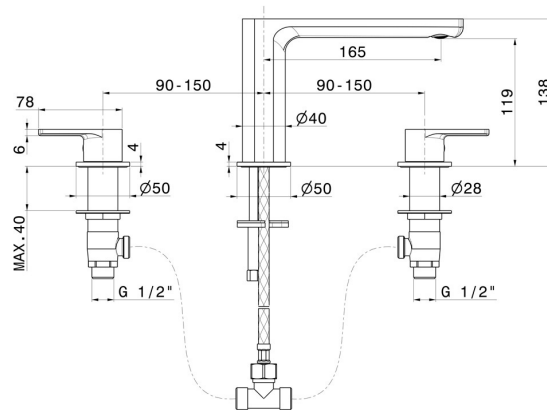

HAKA

72000.59.067

3-hole basin group - finish PVD Brushed Copper Bronze

Without pop-up waste set

PVD Brushed Copper Bronze

FEATURES

- | | |
|-------------------|--------------------------|
| Material | Brass |
| Technology | Save Water |
| Installation | Freestanding |
| Hole type | 3 holes |
| Waste / Drain set | Without waste set |
| Water mixing | Mechanical |

TECHNICAL DRAWING

HAKA

72000.59.067

3-hole basin group - finish PVD Brushed Copper Bronze

AVAILABLE FINISHES

 **59.067**
PVD Brushed Copper Bronze

 **01.014**
finish Matt White

 **01.093**
finish Matt Black