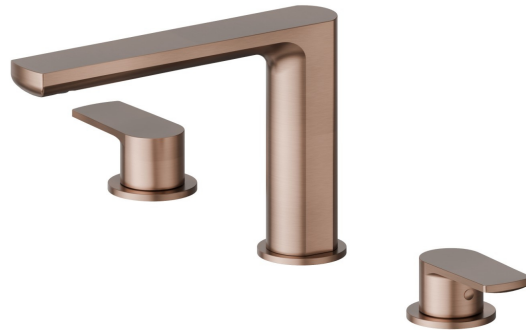

HAKA

72000.59.067

3-hole basin group - finish PVD Brushed Copper Bronze

Without pop-up waste set

PVD Brushed Copper Bronze

FEATURES

- | | |
|-------------------|--------------------------|
| Material | Brass |
| Technology | Save Water |
| Installation | Freestanding |
| Hole type | 3 holes |
| Waste / Drain set | Without waste set |
| Water mixing | Mechanical |

TECHNICAL DRAWING

HAKA

72000.59.067

3-hole basin group - finish PVD Brushed Copper Bronze

AVAILABLE FINISHES

 **59.067**
PVD Brushed Copper Bronze

 **01.014**
finish Matt White

 **01.093**
finish Matt Black

 **21.018**
finish Chrome

 **59.064**
finish PVD Brushed Gun Metal

 **59.066**
finish PVD Brushed steel

 **59.097**
finish PVD Brushed Gold