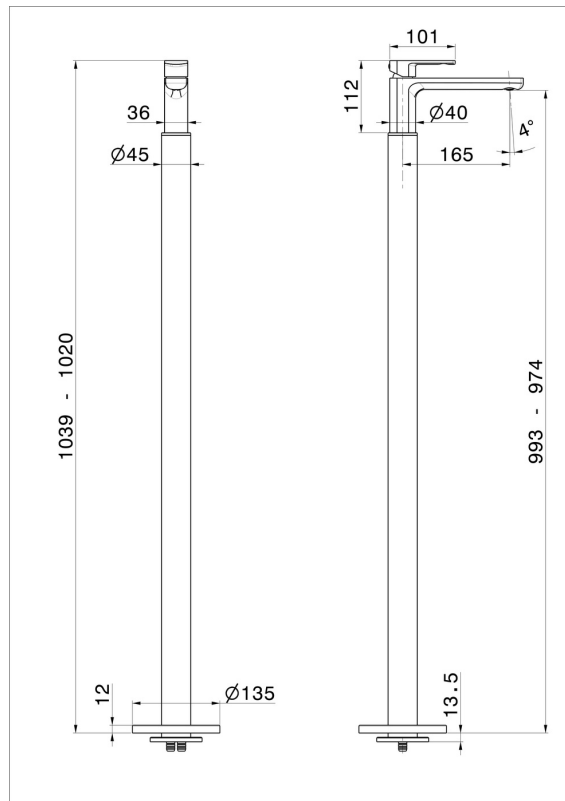

HAKA

72018E.01.014

3-hole basin group - finish Matt White

Without pop-up waste set

FEATURES

Material	Brass
Technology	Save Water
Installation	Floor concealed part
Control type	Single lever
Water mixing	Mechanical
Required for installation	<u>27819.00.000</u>

TECHNICAL DRAWING

HAKA

72018E.01.014

3-hole basin group - finish Matt White

AVAILABLE FINISHES

01.014

Matt White

01.093