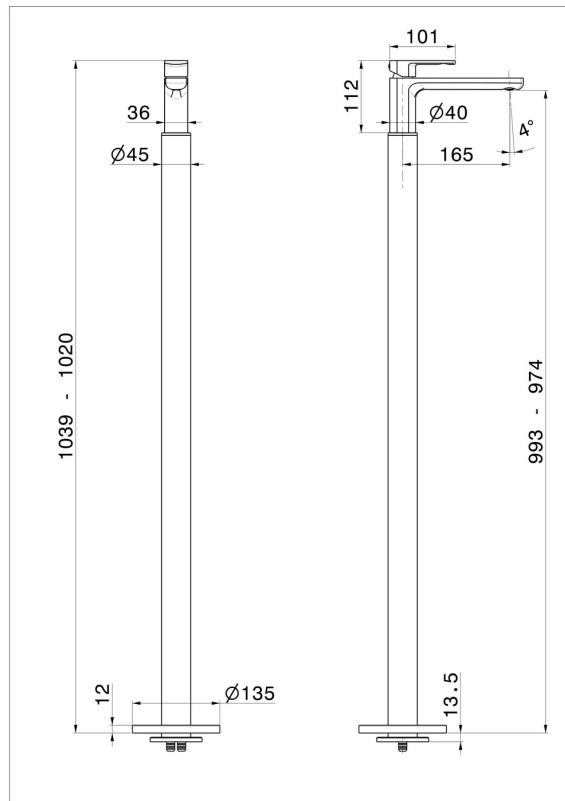

HAKA

72018E.01.093

3-hole basin group - finish Matt Black

Without pop-up waste set

Matt Black

FEATURES

Material	Brass
Technology	Save Water
Installation	Floor concealed part
Control type	Single lever
Water mixing	Mechanical
Required for installation	<u>27819.00.000</u>

TECHNICAL DRAWING

HAKA

72018E.01.093

3-hole basin group - finish Matt Black

AVAILABLE FINISHES

01.093

Matt Black

01.014