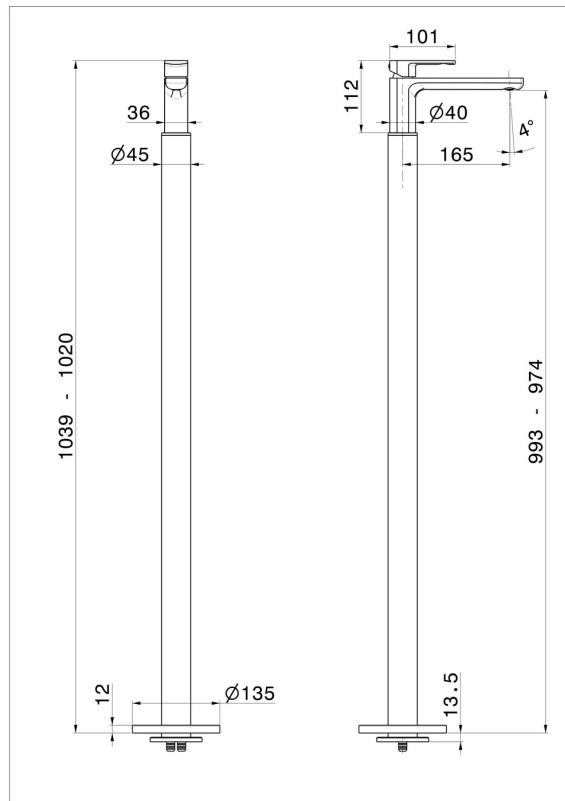

HAKA

72018E.21.018

3-hole basin group - finish Chrome

Without pop-up waste set

Chrome

FEATURES

Material	Brass
Technology	Save Water
Installation	Floor concealed part
Control type	Single lever
Water mixing	Mechanical
Required for installation	<u>27819.00.000</u>

TECHNICAL DRAWING

HAKA

72018E.21.018

3-hole basin group - finish Chrome

AVAILABLE FINISHES

21.018

Chrome

01.014