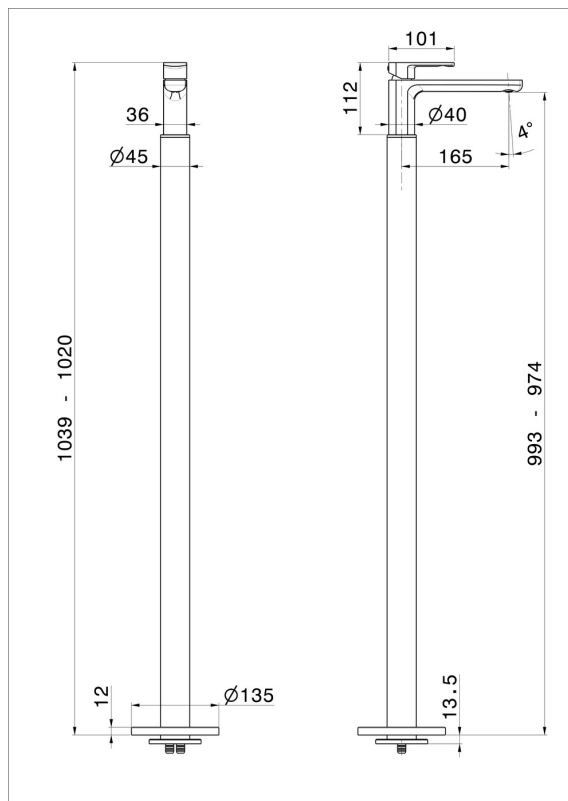

HAKA

72018E.59.067

3-hole basin group - finish PVD Brushed Copper Bronze

Without pop-up waste set

PVD Brushed Copper Bronze

FEATURES

Material	Brass
Technology	Save Water
Installation	Floor concealed part
Control type	Single lever
Water mixing	Mechanical
Required for installation	<u>27819.00.000</u>

TECHNICAL DRAWING

HAKA

72018E.59.067

3-hole basin group - finish PVD Brushed Copper Bronze

AVAILABLE FINISHES

59.067

PVD Brushed Copper Bronze

01.014