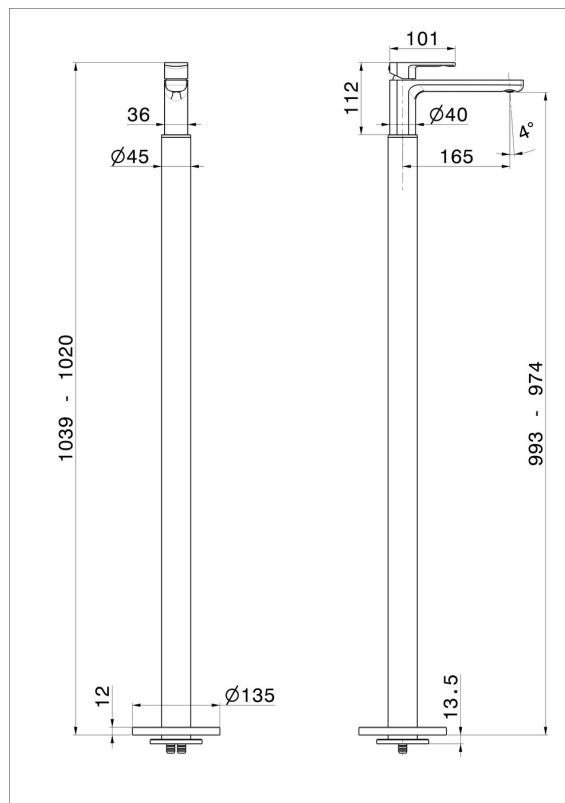

TECHNICAL DRAWING

AR Preview
try it in your home

More Details
on our [website](#)