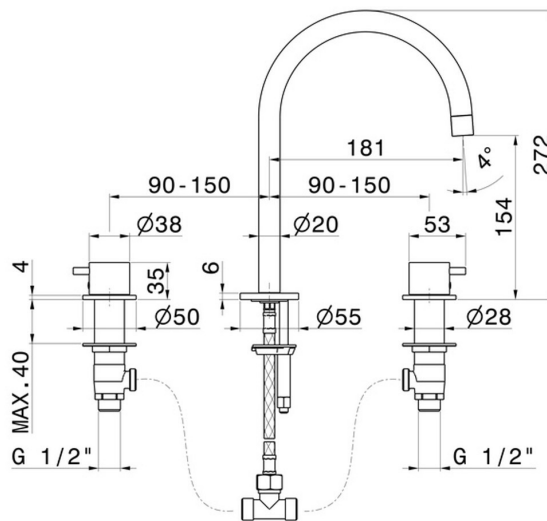

## 4202.01.093

3-hole basin group, swivel spout - finish Matt Black

Without pop-up waste set

### FEATURES

Material	<b>Brass</b>
Technology	<b>Low Lead - Save Water</b>
Installation	<b>Freestanding</b>
Hole type	<b>3 holes</b>
Waste / Drain set	<b>Without waste set</b>
Water mixing	<b>Mechanical</b>

### TECHNICAL DRAWING

**XT**

**4202.01.093**

3-hole basin group, swivel spout - finish Matt Black

**AVAILABLE FINISHES**

---

**01.093**

Matt Black