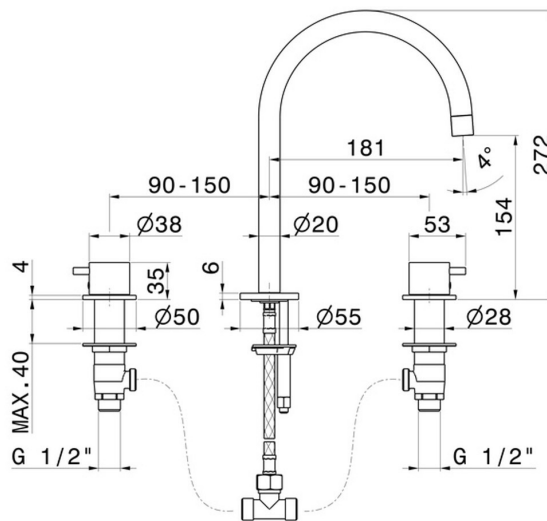

XT

4202.21.018

3-hole basin group, swivel spout - finish Chrome

Without pop-up waste set

FEATURES

Material	Brass
Technology	Low Lead - Save Water
Installation	Freestanding
Hole type	3 holes
Waste / Drain set	Without waste set
Water mixing	Mechanical

TECHNICAL DRAWING

XT

4202.21.018

3-hole basin group, swivel spout - finish Chrome

AVAILABLE FINISHES

21.018

Chrome

01.014