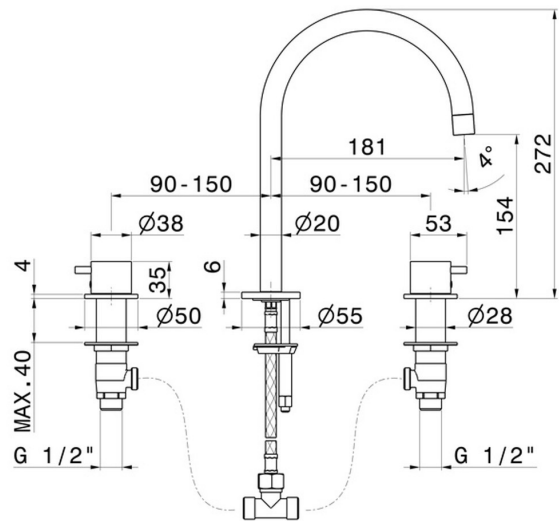

XT

4202.58.061

3-hole basin group, swivel spout - finish PVD Copper Bronze

Without pop-up waste set

FEATURES

Material	Brass
Technology	Low Lead - Save Water
Installation	Freestanding
Hole type	3 holes
Waste / Drain set	Without waste set
Water mixing	Mechanical

TECHNICAL DRAWING

 **AR Preview**
try it in your home

More Details
on our [website](#)

XT

4202.58.061

3-hole basin group, swivel spout - finish PVD Copper Bronze

AVAILABLE FINISHES

58.061