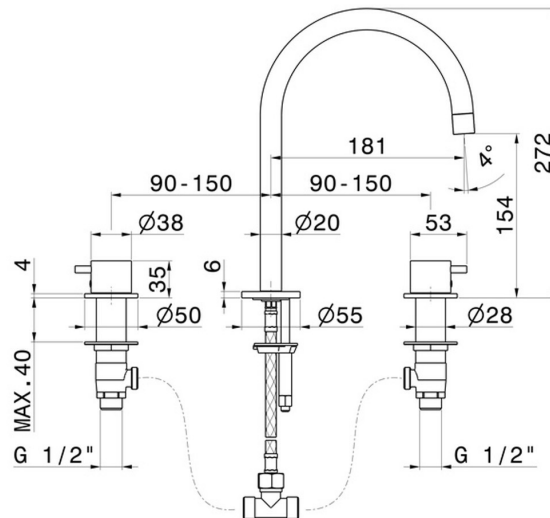

XT

4202.58.063

3-hole basin group, swivel spout - finish PVD Gun Metal

Without pop-up waste set

FEATURES

Material	Brass
Technology	Low Lead - Save Water
Installation	Freestanding
Hole type	3 holes
Waste / Drain set	Without waste set
Water mixing	Mechanical

TECHNICAL DRAWING

XT

4202.58.063

3-hole basin group, swivel spout - finish PVD Gun Metal

AVAILABLE FINISHES

58.063

PVD Gun Metal

01.014