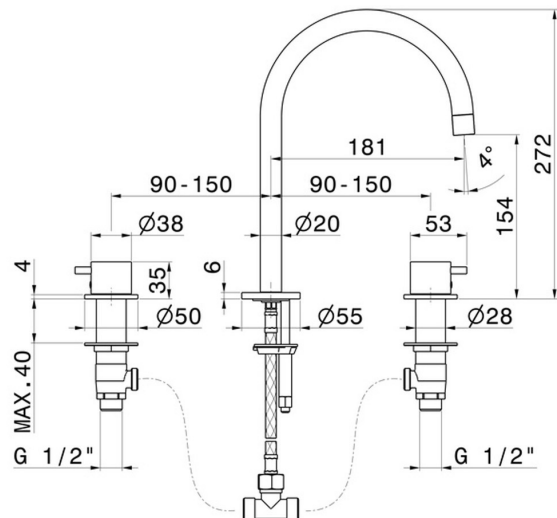

XT

4202.61.020

3-hole basin group, swivel spout - finish PVD Glossy Gold

Without pop-up waste set

FEATURES

Material	Brass
Technology	Low Lead - Save Water
Installation	Freestanding
Hole type	3 holes
Waste / Drain set	Without waste set
Water mixing	Mechanical

TECHNICAL DRAWING

XT

4202.61.020

3-hole basin group, swivel spout - finish PVD Glossy Gold

AVAILABLE FINISHES

61.020

PVD Glossy Gold

01.014