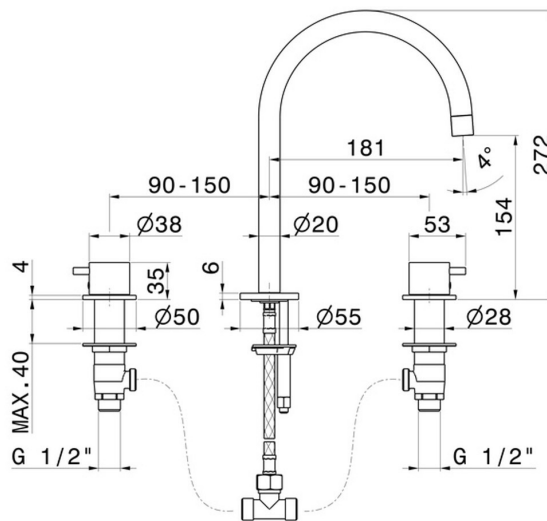

XT

4202.M0.071

3-hole basin group, swivel spout - finish Gold Satin

Without pop-up waste set

FEATURES

Material	Brass
Technology	Low Lead - Save Water
Installation	Freestanding
Hole type	3 holes
Waste / Drain set	Without waste set
Water mixing	Mechanical

TECHNICAL DRAWING

XT

4202.M0.071

3-hole basin group, swivel spout - finish Gold Satin

AVAILABLE FINISHES

M0.071

Gold Satin

01.014