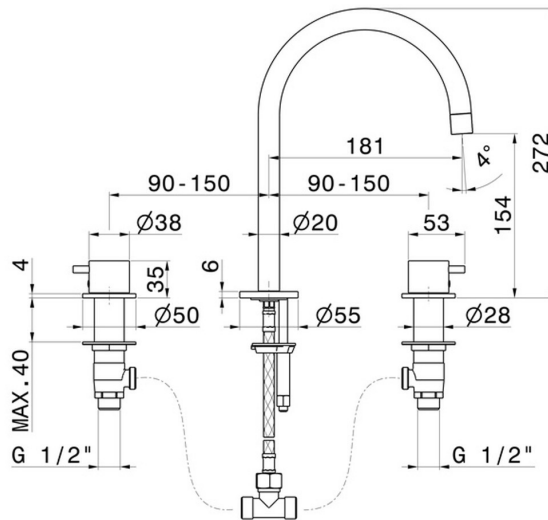

XT

4202.M0.072

3-hole basin group, swivel spout - finish Copper Satin

Without pop-up waste set

FEATURES

Material	Brass
Technology	Low Lead - Save Water
Installation	Freestanding
Hole type	3 holes
Waste / Drain set	Without waste set
Water mixing	Mechanical

TECHNICAL DRAWING

XT

4202.M0.072

3-hole basin group, swivel spout - finish Copper Satin

AVAILABLE FINISHES

M0.072

Copper Satin

01.014