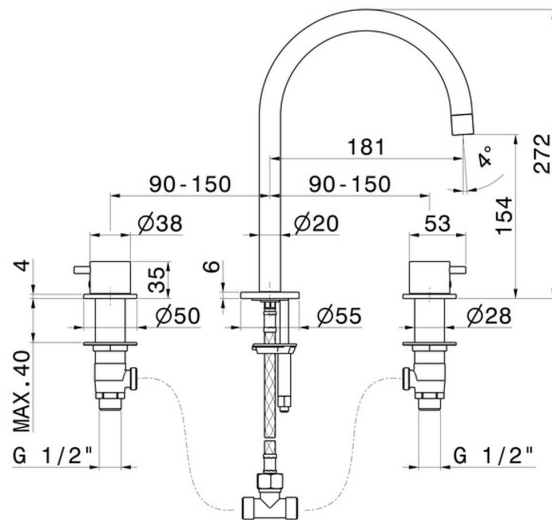

XT

4202.M0.077

3-hole basin group, swivel spout - finish Carbon Satin

Without pop-up waste set

FEATURES

Material	Brass
Technology	Low Lead - Save Water
Installation	Freestanding
Hole type	3 holes
Waste / Drain set	Without waste set
Water mixing	Mechanical

TECHNICAL DRAWING

XT

4202.M0.077

3-hole basin group, swivel spout - finish Carbon Satin

AVAILABLE FINISHES

M0.077

Carbon Satin

01.014