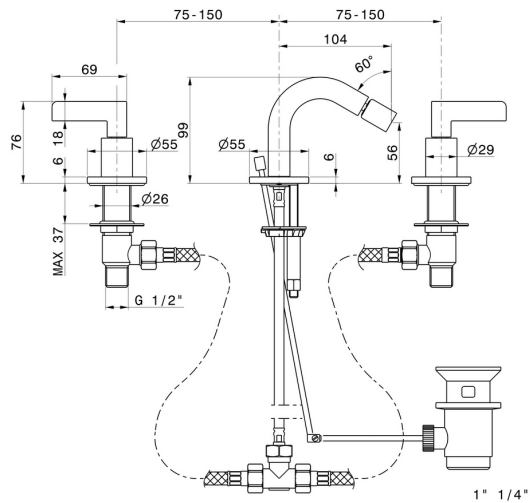

# BLINK CHIC

**71035.59.098**

3-hole bidet group - finish PVD Brushed Pale Gold

PVD Brushed Pale Gold

## FEATURES

- |                   |                       |
|-------------------|-----------------------|
| Material          | <b>Brass</b>          |
| Technology        | <b>Save Water</b>     |
| Installation      | <b>Freestanding</b>   |
| Hole type         | <b>3 holes</b>        |
| Waste / Drain set | <b>With waste set</b> |
| Water mixing      | <b>Mechanical</b>     |

## TECHNICAL DRAWING

**BLINK CHIC**

**71035.59.098**

3-hole bidet group - finish PVD Brushed Pale Gold

**AVAILABLE FINISHES**

---

**59.098**

PVD Brushed Pale Gold