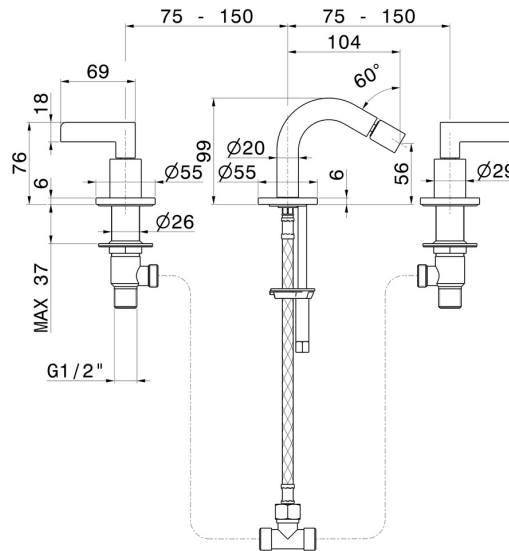

# BLINK CHIC

**71137.59.098**

3-hole bidet group - finish PVD Brushed Pale Gold

Luxury. Without pop-up waste set

PVD Brushed Pale Gold

## FEATURES

- |                   |                          |
|-------------------|--------------------------|
| Material          | <b>Brass</b>             |
| Technology        | <b>Save Water</b>        |
| Installation      | <b>Freestanding</b>      |
| Hole type         | <b>3 holes</b>           |
| Waste / Drain set | <b>Without waste set</b> |
| Water mixing      | <b>Mechanical</b>        |

## TECHNICAL DRAWING

**BLINK CHIC**

**71137.59.098**

3-hole bidet group - finish PVD Brushed Pale Gold

**AVAILABLE FINISHES**

---

**59.098**

PVD Brushed Pale Gold