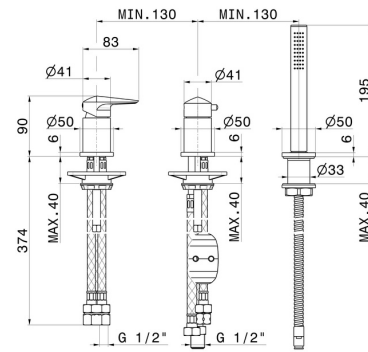

# DELTA ZERO

**72281C.01.014**

3-hole complete set of deck-mounted mixer - finish Matt White

With diverter and brass hand shower set

## FEATURES

- |               |                          |
|---------------|--------------------------|
| Material      | <b>Brass</b>             |
| Technology    | <b>Save Water</b>        |
| Installation  | <b>Freestanding</b>      |
| Hole type     | <b>3 holes</b>           |
| Diverter type | <b>Mechanic diverter</b> |
| Water mixing  | <b>Mechanical</b>        |

## TECHNICAL DRAWING

**DELTA ZERO**

**72281C.01.014**

3-hole complete set of deck-mounted mixer - finish Matt White

**AVAILABLE FINISHES**

---

**01.014**

Matt White