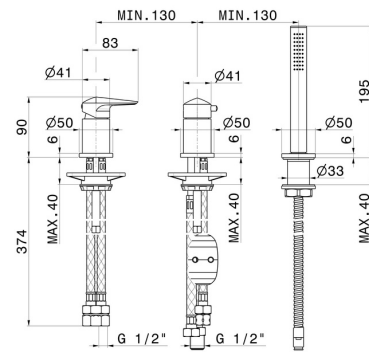

DELTA ZERO

72281C.01.093

3-hole complete set of deck-mounted mixer - finish Matt Black

With diverter and brass hand shower set

FEATURES

Material
Technology
Installation
Hole type
Diverter type
Water mixing

Brass
Save Water
Freestanding
3 holes
Mechanic diverter
Mechanical

TECHNICAL DRAWING

DELTA ZERO

72281C.01.093

3-hole complete set of deck-mounted mixer - finish Matt Black

AVAILABLE FINISHES

01.093

Matt Black