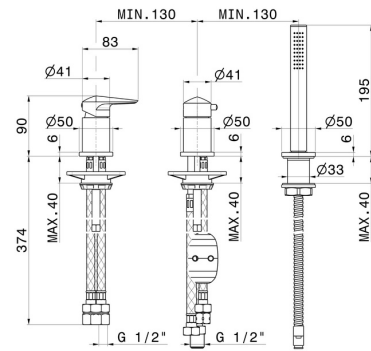

# DELTA ZERO

**72281C.21.018**

3-hole complete set of deck-mounted mixer - finish Chrome

With diverter and brass hand shower set

Chrome

## FEATURES

- Material
- Technology
- Installation
- Hole type
- Diverter type
- Water mixing

- Brass**
- Save Water**
- Freestanding**
- 3 holes**
- Mechanic diverter**
- Mechanical**

## TECHNICAL DRAWING

**DELTA ZERO**

**72281C.21.018**

3-hole complete set of deck-mounted mixer - finish Chrome

**AVAILABLE FINISHES**

---

**21.018**

Chrome