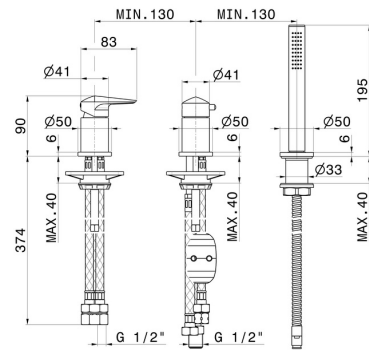

DELTA ZERO

72281C.58.061

3-hole complete set of deck-mounted mixer - finish PVD Copper Bronze

With diverter and brass hand shower set

FEATURES

- | | |
|---------------|--------------------------|
| Material | Brass |
| Technology | Save Water |
| Installation | Freestanding |
| Hole type | 3 holes |
| Diverter type | Mechanic diverter |
| Water mixing | Mechanical |

TECHNICAL DRAWING

DELTA ZERO

72281C.58.061

3-hole complete set of deck-mounted mixer - finish PVD Copper Bronze

AVAILABLE FINISHES

58.061

PVD Copper Bronze

01.014