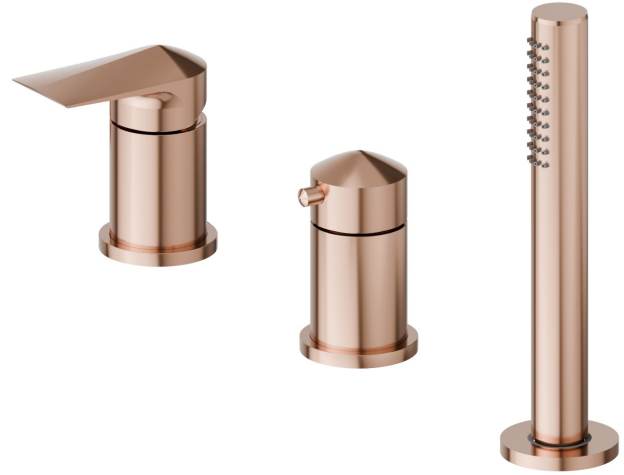

DELTA ZERO

72281C.58.061

3-hole complete set of deck-mounted mixer - finish PVD Copper Bronze

With diverter and brass hand shower set

FEATURES

- | | |
|---------------|--------------------------|
| Material | Brass |
| Technology | Save Water |
| Installation | Freestanding |
| Hole type | 3 holes |
| Diverter type | Mechanic diverter |
| Water mixing | Mechanical |

TECHNICAL DRAWING

DELTA ZERO

72281C.58.061

3-hole complete set of deck-mounted mixer - finish PVD Copper Bronze

AVAILABLE FINISHES

58.061

PVD Copper Bronze

01.014

finish Matt White

01.093

finish Matt Black

21.018

finish Chrome

58.063

finish PVD Gun Metal

59.064

finish PVD Brushed Gun Metal

59.067

finish PVD Brushed Copper Bronze

59.097

finish PVD Brushed Gold

61.020

finish PVD Glossy Gold