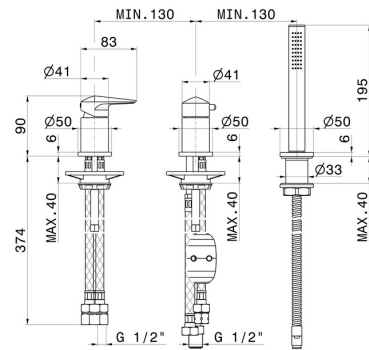

# DELTA ZERO

**72281C.58.063**

3-hole complete set of deck-mounted mixer - finish PVD Gun Metal

With diverter and brass hand shower set

## FEATURES

- |               |                          |
|---------------|--------------------------|
| Material      | <b>Brass</b>             |
| Technology    | <b>Save Water</b>        |
| Installation  | <b>Freestanding</b>      |
| Hole type     | <b>3 holes</b>           |
| Diverter type | <b>Mechanic diverter</b> |
| Water mixing  | <b>Mechanical</b>        |

## TECHNICAL DRAWING

 **AR Preview**  
try it in your home

**More Details**  
on our [website](#)

**DELTA ZERO**

**72281C.58.063**

3-hole complete set of deck-mounted mixer - finish PVD Gun Metal

**AVAILABLE FINISHES**