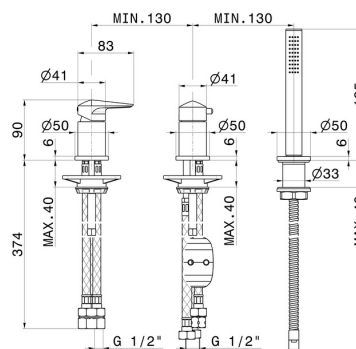

DELTA ZERO

72281C.58.063

3-hole complete set of deck-mounted mixer - finish PVD Gun Metal

With diverter and brass hand shower set

SAVE WATER

PVD Gun Metal

FEATURES

- Material
- Technology
- Installation
- Hole type
- Diverter type
- Water mixing

- Brass
- Save Water
- Freestanding
- 3 holes
- Mechanic diverter
- Mechanical

TECHNICAL DRAWING

AR Preview
try it in your home

More Details
on our [website](#)

DELTA ZERO

72281C.58.063

3-hole complete set of deck-mounted mixer - finish PVD Gun Metal