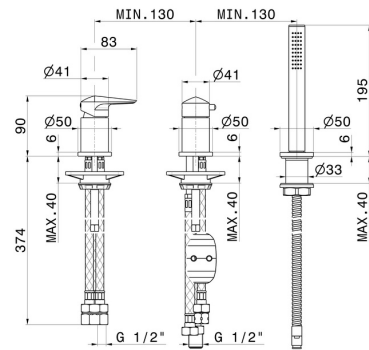

DELTA ZERO

72281C.59.067

3-hole complete set of deck-mounted mixer - finish PVD
Brushed Copper Bronze

With diverter and brass hand shower set

PVD Brushed Copper Bronze

FEATURES

- | | |
|---------------|--------------------------|
| Material | Brass |
| Technology | Save Water |
| Installation | Freestanding |
| Hole type | 3 holes |
| Diverter type | Mechanic diverter |
| Water mixing | Mechanical |

TECHNICAL DRAWING

DELTA ZERO

72281C.59.067

3-hole complete set of deck-mounted mixer - finish PVD Brushed Copper Bronze

AVAILABLE FINISHES

59.067

PVD Brushed Copper Bronze

01.014