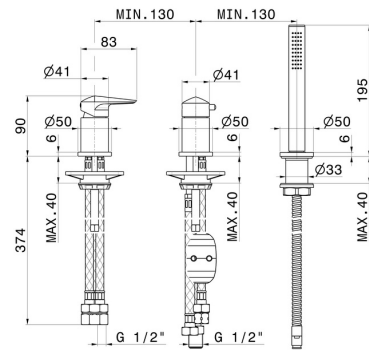

DELTA ZERO

72281C.59.097

3-hole complete set of deck-mounted mixer - finish PVD
Brushed Gold

With diverter and brass hand shower set

FEATURES

- | | |
|---------------|--------------------------|
| Material | Brass |
| Technology | Save Water |
| Installation | Freestanding |
| Hole type | 3 holes |
| Diverter type | Mechanic diverter |
| Water mixing | Mechanical |

TECHNICAL DRAWING

DELTA ZERO

72281C.59.097

3-hole complete set of deck-mounted mixer - finish PVD Brushed Gold

AVAILABLE FINISHES

59.097

PVD Brushed Gold

01.014