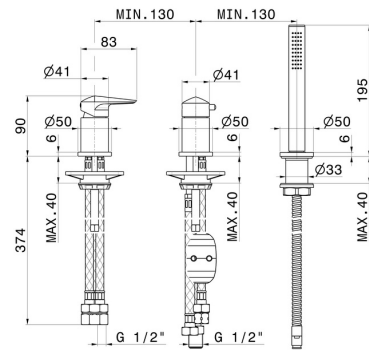

DELTA ZERO

72281C.61.020

3-hole complete set of deck-mounted mixer - finish PVD Glossy Gold

With diverter and brass hand shower set

FEATURES

- | | |
|---------------|--------------------------|
| Material | Brass |
| Technology | Save Water |
| Installation | Freestanding |
| Hole type | 3 holes |
| Diverter type | Mechanic diverter |
| Water mixing | Mechanical |

TECHNICAL DRAWING

DELTA ZERO

72281C.61.020

3-hole complete set of deck-mounted mixer - finish PVD Glossy Gold

AVAILABLE FINISHES

61.020

PVD Glossy Gold

01.014