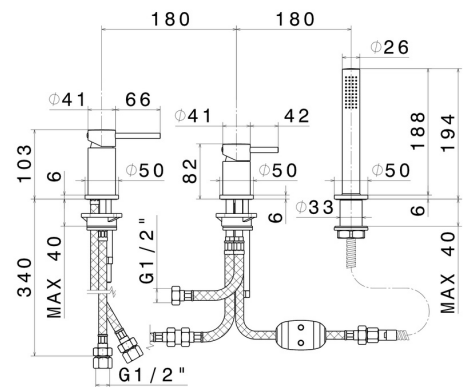

XT

4284C.01.093

3-hole complete set of deck-mounted mixer, diverter and hand shower set - finish Matt Black

FEATURES

Material	Brass
Technology	Save Water
Installation	Deck-mounted
Hole type	3 holes
Diverter type	Mechanic diverter
Water mixing	Mechanical

TECHNICAL DRAWING

XT

4284C.01.093

3-hole complete set of deck-mounted mixer, diverter and hand shower set - finish Matt Black

AVAILABLE FINISHES

01.093

Matt Black

01.014