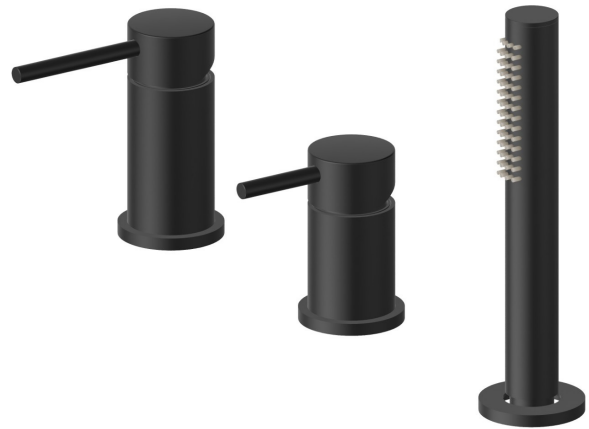

XT

4284C.01.093

3-hole complete set of deck-mounted mixer, diverter and hand shower set - finish Matt Black

FEATURES

Material	Brass
Technology	Save Water
Installation	Deck-mounted
Hole type	3 holes
Diverter type	Mechanic diverter
Water mixing	Mechanical

TECHNICAL DRAWING

XT

4284C.01.093

3-hole complete set of deck-mounted mixer, diverter and hand shower set - finish Matt Black

AVAILABLE FINISHES

01.093

Matt Black

01.014