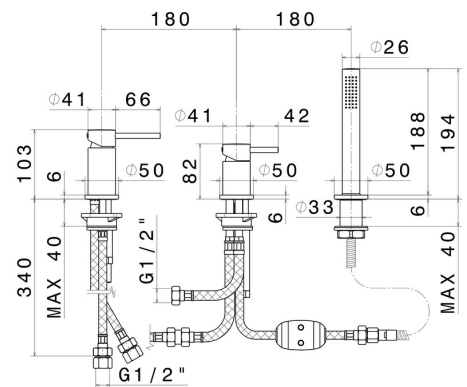

## 4284C.21.018

3-hole complete set of deck-mounted mixer, diverter and hand shower set - finish Chrome

Chrome

### FEATURES

|               |                          |
|---------------|--------------------------|
| Material      | <b>Brass</b>             |
| Technology    | <b>Save Water</b>        |
| Installation  | <b>Deck-mounted</b>      |
| Hole type     | <b>3 holes</b>           |
| Diverter type | <b>Mechanic diverter</b> |
| Water mixing  | <b>Mechanical</b>        |

### TECHNICAL DRAWING

**XT**

**4284C.21.018**

3-hole complete set of deck-mounted mixer, diverter and hand shower set - finish Chrome

**AVAILABLE FINISHES**

---

**21.018**

Chrome