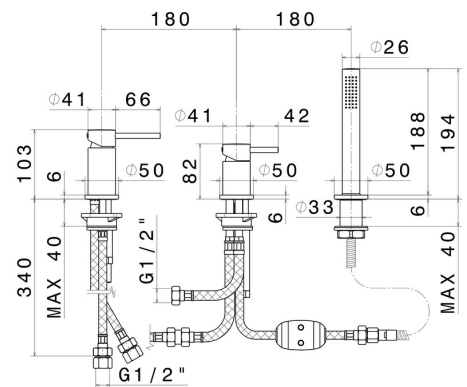

XT

4284C.58.061

3-hole complete set of deck-mounted mixer, diverter and hand shower set - finish PVD Copper Bronze

PVD Copper Bronze

FEATURES

Material	Brass
Technology	Save Water
Installation	Deck-mounted
Hole type	3 holes
Diverter type	Mechanic diverter
Water mixing	Mechanical

TECHNICAL DRAWING

 **AR Preview**
try it in your home

More Details
on our [website](#)

XT

4284C.58.061

3-hole complete set of deck-mounted mixer, diverter and hand shower set - finish PVD Copper Bronze

AVAILABLE FINISHES