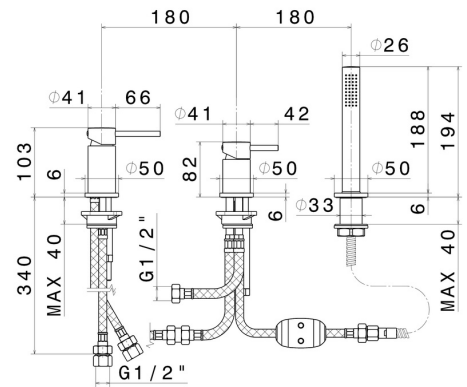

XT

4284C.59.067

3-hole complete set of deck-mounted mixer, diverter and hand shower set - finish PVD Brushed Copper Bronze

PVD Brushed Copper Bronze

FEATURES

Material	Brass
Technology	Save Water
Installation	Deck-mounted
Hole type	3 holes
Diverter type	Mechanic diverter
Water mixing	Mechanical

TECHNICAL DRAWING

XT

4284C.59.067

3-hole complete set of deck-mounted mixer, diverter and hand shower set - finish PVD Brushed Copper Bronze

AVAILABLE FINISHES

59.067

PVD Brushed Copper Bronze

01.014