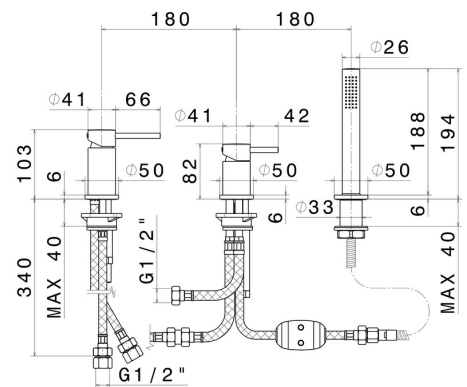

XT

4284C.61.020

3-hole complete set of deck-mounted mixer, diverter and hand shower set - finish PVD Glossy Gold

PVD Glossy Gold

FEATURES

Material	Brass
Technology	Save Water
Installation	Deck-mounted
Hole type	3 holes
Diverter type	Mechanic diverter
Water mixing	Mechanical

TECHNICAL DRAWING

XT

4284C.61.020

3-hole complete set of deck-mounted mixer, diverter and hand shower set - finish PVD Glossy Gold

AVAILABLE FINISHES

61.020

PVD Glossy Gold

01.014