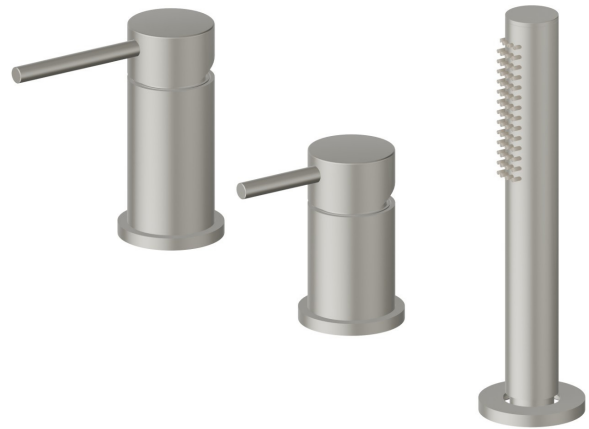

XT

4284C.M0.070

3-hole complete set of deck-mounted mixer, diverter and hand shower set - finish Titanium Satin

Titanium Satin

FEATURES

Material	Brass
Technology	Save Water
Installation	Deck-mounted
Hole type	3 holes
Diverter type	Mechanic diverter
Water mixing	Mechanical

TECHNICAL DRAWING

XT

4284C.M0.070

3-hole complete set of deck-mounted mixer, diverter and hand shower set - finish Titanium Satin

AVAILABLE FINISHES

M0.070

Titanium Satin

01.014