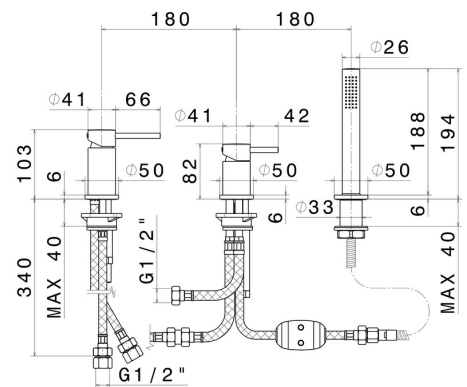

XT

4284C.M0.070

3-hole complete set of deck-mounted mixer, diverter and hand shower set - finish Titanium Satin

Titanium Satin

FEATURES

Material	Brass
Technology	Save Water
Installation	Deck-mounted
Hole type	3 holes
Diverter type	Mechanic diverter
Water mixing	Mechanical

TECHNICAL DRAWING

XT

4284C.M0.070

3-hole complete set of deck-mounted mixer, diverter and hand shower set - finish Titanium Satin

AVAILABLE FINISHES

M0.070

Titanium Satin

01.014