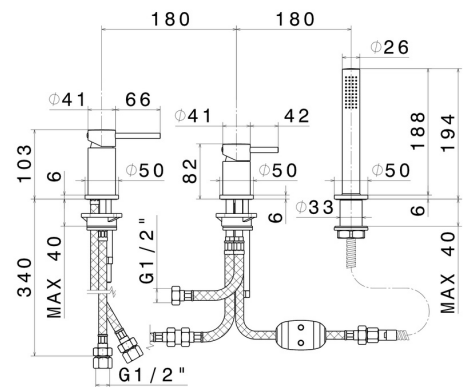

XT

4284C.M0.071

3-hole complete set of deck-mounted mixer, diverter and hand shower set - finish Gold Satin

FEATURES

| | |
|---------------|--------------------------|
| Material | Brass |
| Technology | Save Water |
| Installation | Deck-mounted |
| Hole type | 3 holes |
| Diverter type | Mechanic diverter |
| Water mixing | Mechanical |

TECHNICAL DRAWING

XT

4284C.M0.071

3-hole complete set of deck-mounted mixer, diverter and hand shower set - finish Gold Satin

AVAILABLE FINISHES

M0.071

Gold Satin

01.014