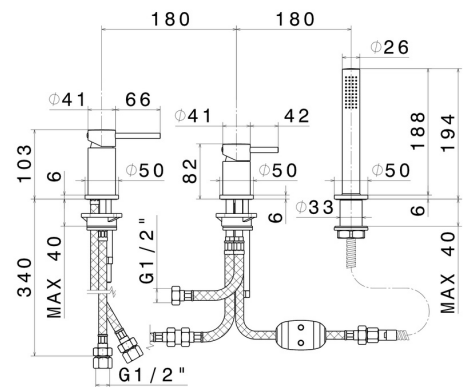

XT

4284C.M0.072

3-hole complete set of deck-mounted mixer, diverter and hand shower set - finish Copper Satin

FEATURES

Material	Brass
Technology	Save Water
Installation	Deck-mounted
Hole type	3 holes
Diverter type	Mechanic diverter
Water mixing	Mechanical

TECHNICAL DRAWING

XT

4284C.M0.072

3-hole complete set of deck-mounted mixer, diverter and hand shower set - finish Copper Satin

AVAILABLE FINISHES

M0.072

Copper Satin

01.014