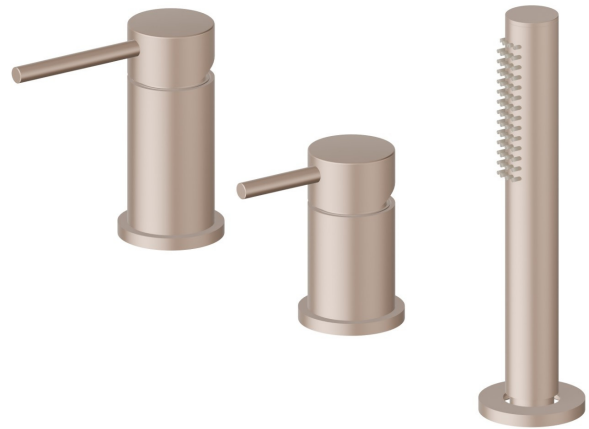

XT

4284C.M0.072

3-hole complete set of deck-mounted mixer, diverter and hand shower set - finish Copper Satin

FEATURES

Material	Brass
Technology	Save Water
Installation	Deck-mounted
Hole type	3 holes
Diverter type	Mechanic diverter
Water mixing	Mechanical

TECHNICAL DRAWING

XT

4284C.M0.072

3-hole complete set of deck-mounted mixer, diverter and hand shower set - finish Copper Satin

AVAILABLE FINISHES

M0.072

Copper Satin

01.014