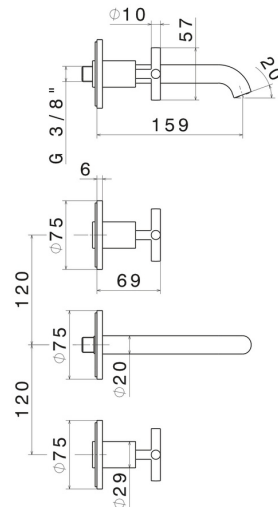

BLINK

70820E.01.093

3-hole wall-mounted washbasin group - finish Matt Black

External part. Without pop-up waste set

FEATURES

Material	Brass
Technology	Save Water
Installation	Wall concealed part
Spout	Standard spout
Hole type	3 holes
Waste / Drain set	Without waste set
Water mixing	Mechanical
Required for installation	<u>27753.00.000</u>

TECHNICAL DRAWING

BLINK

70820E.01.093

3-hole wall-mounted washbasin group - finish Matt Black

AVAILABLE FINISHES

01.093

Matt Black

21.018

finish Chrome

47.083

finish Groove Bronze

58.061

finish PVD Copper Bronze

58.063

finish PVD Gun Metal

59.098