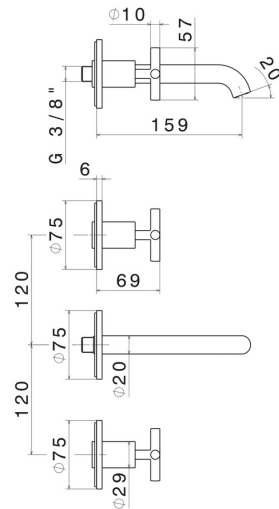

BLINK

70820E.21.018

3-hole wall-mounted washbasin group - finish Chrome

External part. Without pop-up waste set

Chrome

FEATURES

Material	Brass
Technology	Save Water
Installation	Wall concealed part
Spout	Standard spout
Hole type	3 holes
Waste / Drain set	Without waste set
Water mixing	Mechanical
Required for installation	<u>27753.00.000</u>

TECHNICAL DRAWING

BLINK

70820E.21.018

3-hole wall-mounted washbasin group - finish Chrome

AVAILABLE FINISHES

21.018

Chrome

01.093