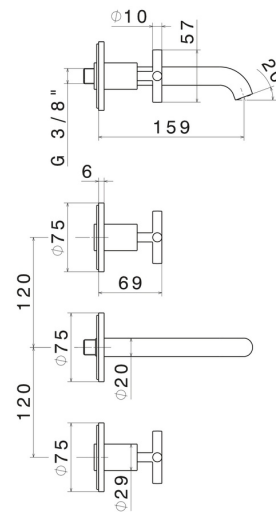

BLINK

70820E.47.083

3-hole wall-mounted washbasin group - finish Groove Bronze

External part. Without pop-up waste set

Groove Bronze

FEATURES

Material	Brass
Technology	Save Water
Installation	Wall concealed part
Spout	Standard spout
Hole type	3 holes
Waste / Drain set	Without waste set
Water mixing	Mechanical
Required for installation	<u>27753.00.000</u>

TECHNICAL DRAWING

BLINK

70820E.47.083

3-hole wall-mounted washbasin group - finish Groove Bronze

AVAILABLE FINISHES

47.083

Groove Bronze

01.093