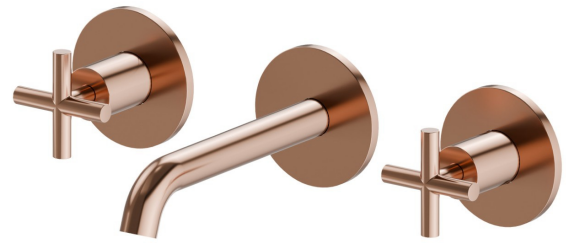

BLINK

70820E.58.061

3-hole wall-mounted washbasin group - finish PVD Copper Bronze

External part. Without pop-up waste set

FEATURES

Material	Brass
Technology	Save Water
Installation	Wall concealed part
Spout	Standard spout
Hole type	3 holes
Waste / Drain set	Without waste set
Water mixing	Mechanical
Required for installation	<u>27753.00.000</u>

TECHNICAL DRAWING

BLINK

70820E.58.061

3-hole wall-mounted washbasin group - finish PVD Copper Bronze

AVAILABLE FINISHES

58.061

PVD Copper Bronze

01.093

finish Matt Black

21.018

finish Chrome

47.083

finish Groove Bronze

58.063

finish PVD Gun Metal

59.098

finish PVD Brushed Pale Gold

61.020

finish PVD Glossy Gold