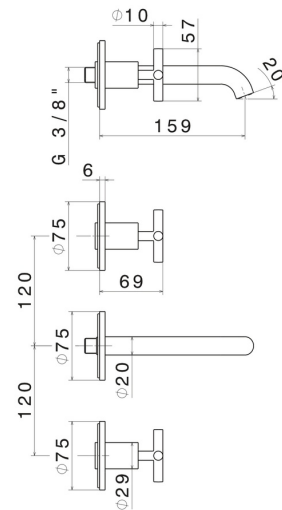

BLINK

70820E.58.061

3-hole wall-mounted washbasin group - finish PVD Copper Bronze

External part. Without pop-up waste set

FEATURES

Material	Brass
Technology	Save Water
Installation	Wall concealed part
Spout	Standard spout
Hole type	3 holes
Waste / Drain set	Without waste set
Water mixing	Mechanical
Required for installation	<u>27753.00.000</u>

TECHNICAL DRAWING

BLINK

70820E.58.061

3-hole wall-mounted washbasin group - finish PVD Copper Bronze

AVAILABLE FINISHES

58.061

PVD Copper Bronze

01.093