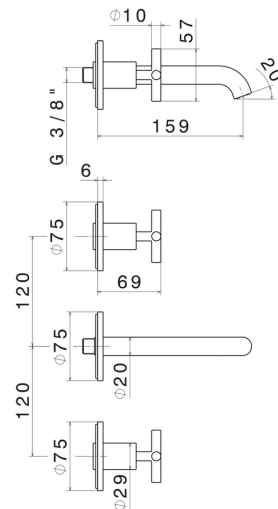

BLINK

70820E.58.063

3-hole wall-mounted washbasin group - finish PVD Gun Metal

External part. Without pop-up waste set

FEATURES

Material	Brass
Technology	Save Water
Installation	Wall concealed part
Spout	Standard spout
Hole type	3 holes
Waste / Drain set	Without waste set
Water mixing	Mechanical
Required for installation	<u>27753.00.000</u>

TECHNICAL DRAWING

BLINK

70820E.58.063

3-hole wall-mounted washbasin group - finish PVD Gun Metal

AVAILABLE FINISHES

58.063

PVD Gun Metal

01.093