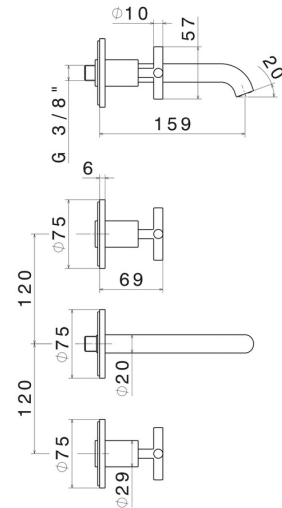

# BLINK

**70820E.59.098**

3-hole wall-mounted washbasin group - finish PVD Brushed Pale Gold

External part. Without pop-up waste set

## FEATURES

Material	<b>Brass</b>
Technology	<b>Save Water</b>
Installation	<b>Wall concealed part</b>
Spout	<b>Standard spout</b>
Hole type	<b>3 holes</b>
Waste / Drain set	<b>Without waste set</b>
Water mixing	<b>Mechanical</b>
Required for installation	<b><u>27753.00.000</u></b>

## TECHNICAL DRAWING

**BLINK**

**70820E.59.098**

3-hole wall-mounted washbasin group - finish PVD Brushed Pale Gold

**AVAILABLE FINISHES**

---

**59.098**

PVD Brushed Pale Gold