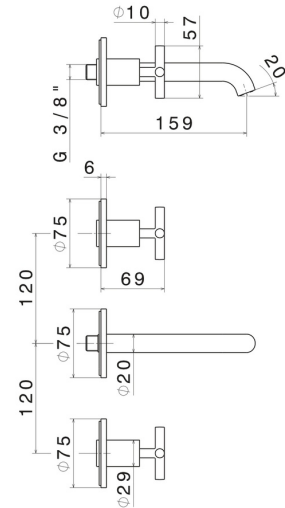

BLINK

70820E.61.020

3-hole wall-mounted washbasin group - finish PVD Glossy Gold

External part. Without pop-up waste set

PVD Glossy Gold

FEATURES

Material	Brass
Technology	Save Water
Installation	Wall concealed part
Spout	Standard spout
Hole type	3 holes
Waste / Drain set	Without waste set
Water mixing	Mechanical
Required for installation	<u>27753.00.000</u>

TECHNICAL DRAWING

BLINK

70820E.61.020

3-hole wall-mounted washbasin group - finish PVD Glossy Gold

AVAILABLE FINISHES

61.020

PVD Glossy Gold

01.093

finish Matt Black

21.018

finish Chrome

47.083

finish Groove Bronze

58.061

finish PVD Copper Bronze

58.063