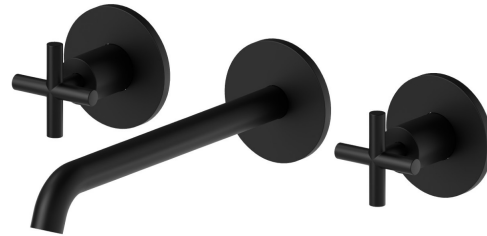

# BLINK

**70822E.01.093**

3-hole wall-mounted washbasin group - finish Matt Black

External part. Without pop-up waste set

## FEATURES

Material	<b>Brass</b>
Technology	<b>Save Water</b>
Installation	<b>Wall concealed part</b>
Spout	<b>Long spout</b>
Hole type	<b>3 holes</b>
Waste / Drain set	<b>Without waste set</b>
Water mixing	<b>Mechanical</b>
Required for installation	<b><u>27753.00.000</u></b>

## TECHNICAL DRAWING

**BLINK**

**70822E.01.093**

3-hole wall-mounted washbasin group - finish Matt Black

**AVAILABLE FINISHES**

---

**01.093**

Matt Black

**59.098**

finish PVD Brushed Pale Gold

**61.020**

finish PVD Glossy Gold