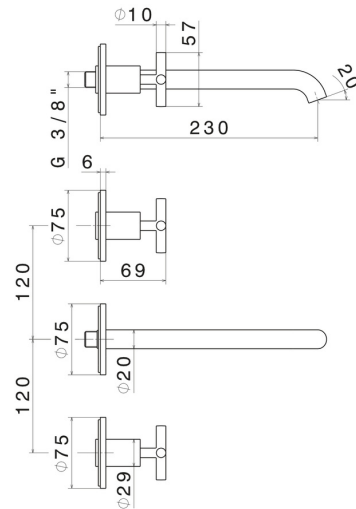

# BLINK

**70822E.01.093**

3-hole wall-mounted washbasin group - finish Matt Black

External part. Without pop-up waste set

## FEATURES

Material	<b>Brass</b>
Technology	<b>Save Water</b>
Installation	<b>Wall concealed part</b>
Spout	<b>Long spout</b>
Hole type	<b>3 holes</b>
Waste / Drain set	<b>Without waste set</b>
Water mixing	<b>Mechanical</b>
Required for installation	<b><u>27753.00.000</u></b>

## TECHNICAL DRAWING

**BLINK**

**70822E.01.093**

3-hole wall-mounted washbasin group - finish Matt Black

**AVAILABLE FINISHES**

---

**01.093**

Matt Black